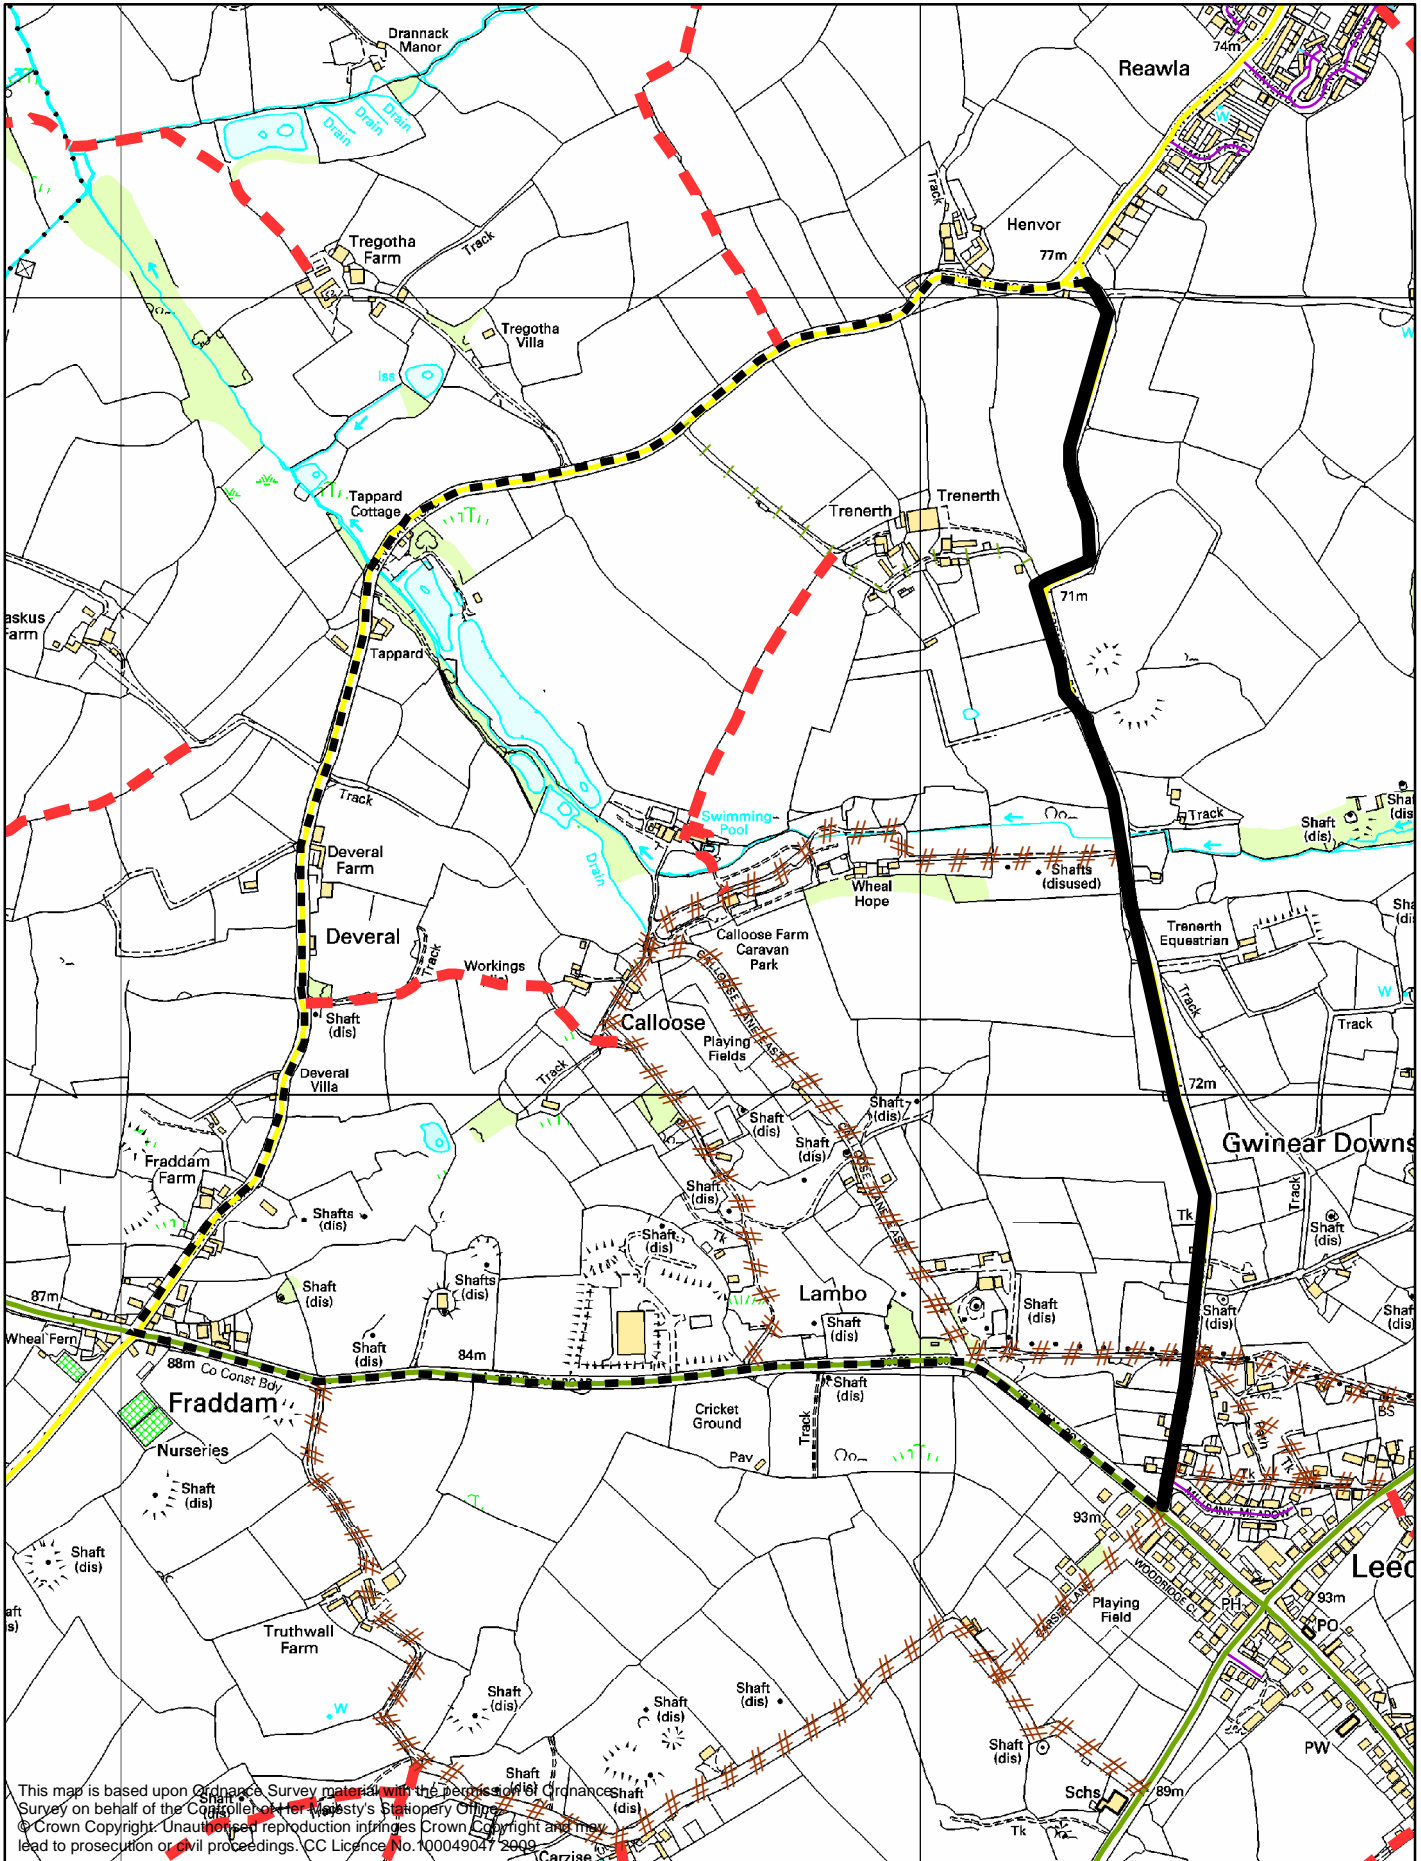

Temporary Road Closure
 Trenerth Road, Leedstown
 16th to 20th April 2012 (0730 to 1800 hours)
 Cornwall Council - Resurfacing Works
 Scale 1:9,470

Section closed
 Diversion route

This map is based upon Ordnance Survey material with the permission of Ordnance Survey on behalf of the Controller of Her Majesty's Stationery Office.
 © Crown Copyright. Unauthorised reproduction infringes Crown Copyright and may lead to prosecution or civil proceedings. CC Licence No. 100049047 2009